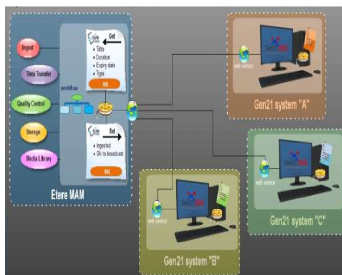

# EA6769 ETERE DELIVERS AN EDGE TECHNOLOGY INTERFACE

Etere announced that Etere software can be interfaced with Gen21 system. The SOAP technology and the workflow integration will be a milestone for the broadcast world.

(Etere logo)

(GEN21 logo)

(Gen 21 system)

Etere has extended its workflow actions to facilitate the dialogue with Gen 21, since Eteres' main aim is to adapt its capabilities to the other broadcasting system, using its unique MERP approach. The integration with Gen21 use an innovative SOAP technology to deliver the best performances.

Instead to use the txt or xml files interchange using drop folders as any other product in the market, ETERE develops a real time integration using SOAP and Webservices.

The user can design the interface Workflow as any other workflow of ETERE.

In this specific case, Etere delivers different workflow blocks, to get or write metadata. The workflow allows a flexible real-time background update of the metadata, so the user will never think he is using different systems.