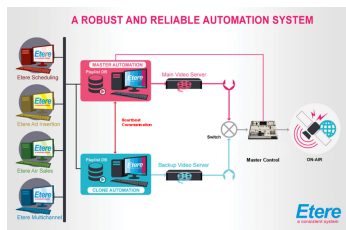

# PLAYOUT AUTOMATION

With its seamless simplicity and flexibility, Etere playout automation software solutions provide an easy management of your broadcast automation requirements.

(Etere Playout Automation)