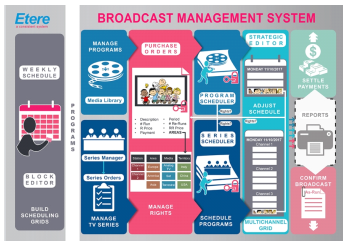

BROADCAST MANAGEMENT SYSTEM

Broadcast Management System refers to the management of licensing rights, program planning and scheduling, which supports mission-critical operations in broadcast management. Etere combines cost-effectiveness with high reliability.

(Etere logo)

(Broadcast Management System Diagram)

Etere solutions manage the end-to-end media lifecycle of broadcast and media enterprises. Under the reliable web of the Etere Ecosystem, streamline your entire workflow with Etere solutions that feature seamless integration and useful operability. As the world's first producer of software only broadcasting solutions, Etere solutions are sure to declutter your control rooms, increase productivity, and encourage a better range of adaptability and scalability. Take the first step to achieve the results-driven success that you want. We can help you to attain results that are tailored for your success. Talk to us at info@etere.com

Smooth Delivery with a Seamless System

From **Non-linear Channel Management** to **Over-The-Top (OTT) delivery**, manage, transform and deliver your media content with Etere to get the best returns on your production projects. Etere **Broadcast Management Software** manages large amount of content with a seamless integration and ensures the highest level of content quality at every step of your workflow. Manages multi-platform content preparation and delivery through a fully automated Etere system that provides a clear view of operational and business performance metrics.

A comprehensive and complete scheduling solution providing a range of programme planning tools, customizations and filters along with full rights, media and content validation.

Etere Basic MAM

Etere basic MAM is a FREE entry-level Media Asset Management. It is included in every Etere system, and it offers a cost effective solution to organize your assets.