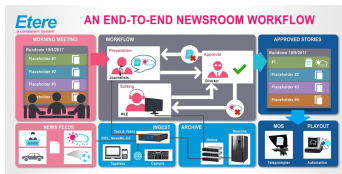

(Complete workflow)

Etere solutions manage the **end-to-end media lifecycle** of broadcast and media enterprises. Take the first step to achieve the results-driven success that you want. We can help you to attain results that are tailored for your success. Talk to us at info@etere.com

Expand your Content Delivery and Distribution with a Reliable Solution

Expand the value of your news production projects with Etere's fully integrative and complete **Nunzio Newsroom Management Software**, including **NRCS Newsroom Computer System**, **MOS-Compliant Newsroom**, **Nunzio Newsroom Mobile**, **Automatic Loudness Control**, **ETX-M Multiviewer** and **News Playout**. Etere equips broadcasters with the tools to meet demands of fast-paced operations with a system that has been trusted for its reliable and consistent delivery since 1987. Etere Nunzio Newsroom Management Software supports critical operations with its suite of automated solutions that encourages collaboration across departments, optimizes the value of your media assets, improves workflow efficiency and manages an end-to-end process seamlessly. Features include social media news integration, instant chat and group chatroom, E-paper, quick website upload, user-friendly rights, search and communication tools. Etere enables powerful work space customization that goes the long mile for you regardless of your organisation size.

Select your requirement from the **Application** and **Products** Menu to explore more!