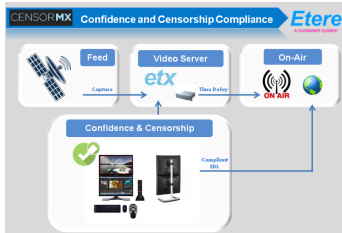

CENSORSHIP

Etere solutions come equipped with comprehensive editing suites, live censorship, time delay and Media Asset Management censorship.

Etere
a consistent system

(Etere logo)

(CensorMX)

Etere solutions manage the end-to-end media lifecycle of broadcast and media enterprises. Under the reliable web of the Etere Ecosystem, streamline your entire workflow with Etere solutions that feature seamless integration and useful operability. As the world's first producer of software only broadcasting solutions, Etere solutions are sure to declutter your control rooms, increase productivity, and encourage a better range of adaptability and scalability. Take the first step to achieve the results-driven success that you want. We can help you to attain results that are tailored for your success. Talk to us at info@etere.com

Manage Dynamic Censorship Requirements with a Robust System

Etere provides a comprehensive selection of censorship tools including **Dynamic Censorship/Live Censorship** with **Time Delay** and **Media Asset Management Censorship**.

Media companies handle a large amount of media content daily in a fast-paced environment and censorship plays an essential element in the broadcasting process. Whether it is to fulfill compliance laws, to make time-critical edits in an ever-changing landscape or to enrich your content, Etere systems help you to navigate through complexity with intuitive interfaces that retain control and visibility of your content quickly with highly effective tools.