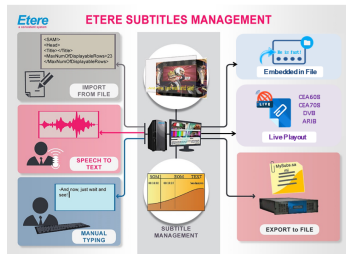

CLOSED CAPTIONS AND SUBTITLE MANAGEMENT

Etere is the ultimate closed captions software that brings your content to the worldwide audience. Etere simplifies closed caption production and delivery in any workflow.

(Etere logo)

(Subtitling with Closed Captions)

(Manages ARIB)

(DVB subtitles)

Etere solutions manage the end-to-end media lifecycle of broadcast and media enterprises. Take the first step to achieve the results-driven success that you want. We can help you to attain results that are tailored for your success. Talk to us at info@etere.com

A Complete Solution for all your Closed/Open Caption Requirements

Etere manages all your closed caption and subtitling requirements from live playout to production and post-production, providing the best returns for your investment. Etere provides all the format compatibility you need in a single licence, including CEA 708, CEA 608, DVB and ARIB closed captioning. It is one of the most advanced closed caption solutions available on the market with cutting edge features including web preview and Google Speech-to-text for up to 120 languages/variants. It is also extremely fast, closed captions can be inserted or edited just before broadcast. With Etere, you are empowered with a complete solution that provides all the tools you need to prepare, control, embed, manage, verify and deliver closed and open caption.

Select your requirement from the **Applications** and **Products** Menu to explore more!