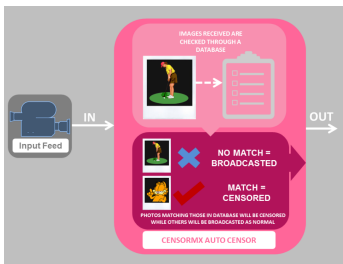

EA2231 Etere CensorMX Picture Auto Censor

Reduce human error and save resources by automatically censoring live feeds with the responsive, reliable, and accurate Picture Auto Censor.

(censorMX picture auto censor)

(CensorMX)

Etere CensorMX Picture Auto Censor is a powerful and reliable Live Censorship and Time Delay platform that automatically censors live feeds.

Etere CensorMX Picture Auto Censor receives the live feed which is immediately checked against the database of pictures to censor. The Auto Censor then picks up any similar or matching photos within the live feed and censors them before broadcast. Images that are not in the database will be broadcasted as per normal.

Users can update the database as need be with any types of photos and items they need censored. The database can be updated at any time and the changes will be reflected immediately. The specifications of the censorship are as per industry and regional standards.

For more information, please write in to info@etere.com.

Key Features

- ◆ Simultaneous and multiple mosaic and blur effect
- ◆ Configurable fade/wipe transition controls
- ◆ Multiple points for blur/mosaic insertion with intensity adjustments
- ◆ Integrated with database
- ◆ Reduces human error
- ◆ Main and Backup configuration
- ◆ Fast render speeds of up to 100 fps for export
- ◆ No waiting times to preview content while recording, with countdown timers for alerts