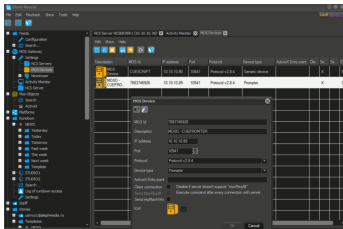

# Etere Tested Newroom Interface with CueScript Teleprompter

Etere has tested its interface with CueScript Teleprompter to create a seamless and professional newsroom experience.

(Etere logo)

(Nunzio CueiT)

(Etere Nunzio delivers interface with CueiT prompter)

Etere expands its interoperability with CueScript teleprompter to provide a seamless editorial collaboration between news presenters and producers. Users can add CueScript teleprompter as a MOS device to integrate with Etere Nunzio Newsroom, for the exchange of information between the Newsroom Computer System (NRCS) and the teleprompter. Thereafter, a prepared script can be loaded for display with the teleprompter and users are able to receive updates seamlessly in the news stories within the rundown. CueScript is an industry leader that provides news teleprompter and software that are ideal for productions using newsroom computer system (NRCS) and MOS connectivity.